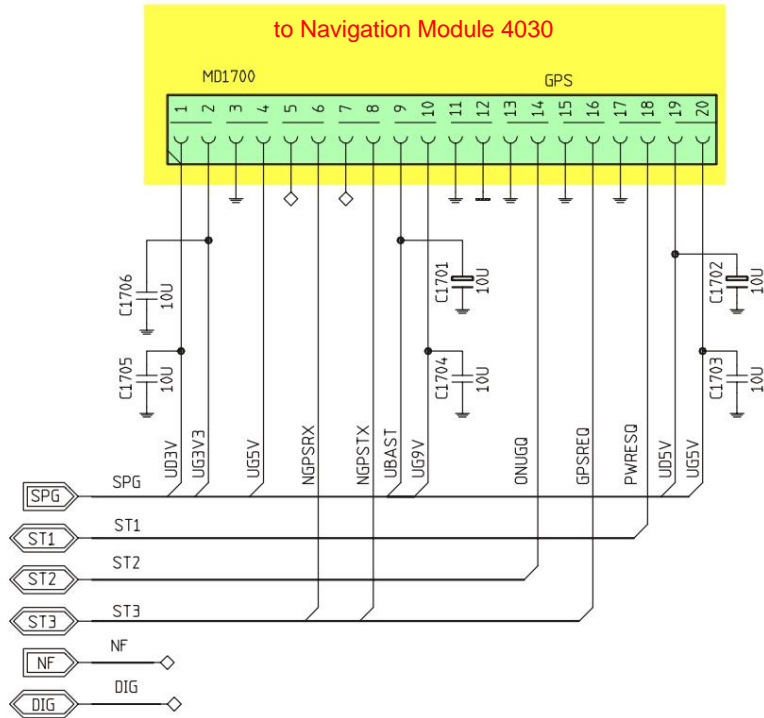

Pinbelegung NaviBoard Pin 1 Richtung Konnektor

-1: WriteClock CD ROM	16: Masse
2: C2Pointer CD ROM	17: UG3V3
3: Daten CD ROM	18: Einschalten Netzteil
4: Bitclock CD ROM	19: Dauer 3V
5: Masse	20: NMI Navi uP
6: Spg. Ueberwachung KI30S	21: UG5V
7: Masse	22: Masse
8: Navigations NF	23: Gyro Daten
9: Masse	24: Masse
10: Reset	25: Sensor Masse
11: RX vom GPS Receiver	26: Magnetsonden Takt
12: RX (ICB) vom Main uP	27: Masse
13: TX zum GPS Receiver	28: Magnetsonden Spg. Ueberwachung
14: TX (ICB) zum Main uP	29: Kompass 1
15: Masse	30: Kompass 2