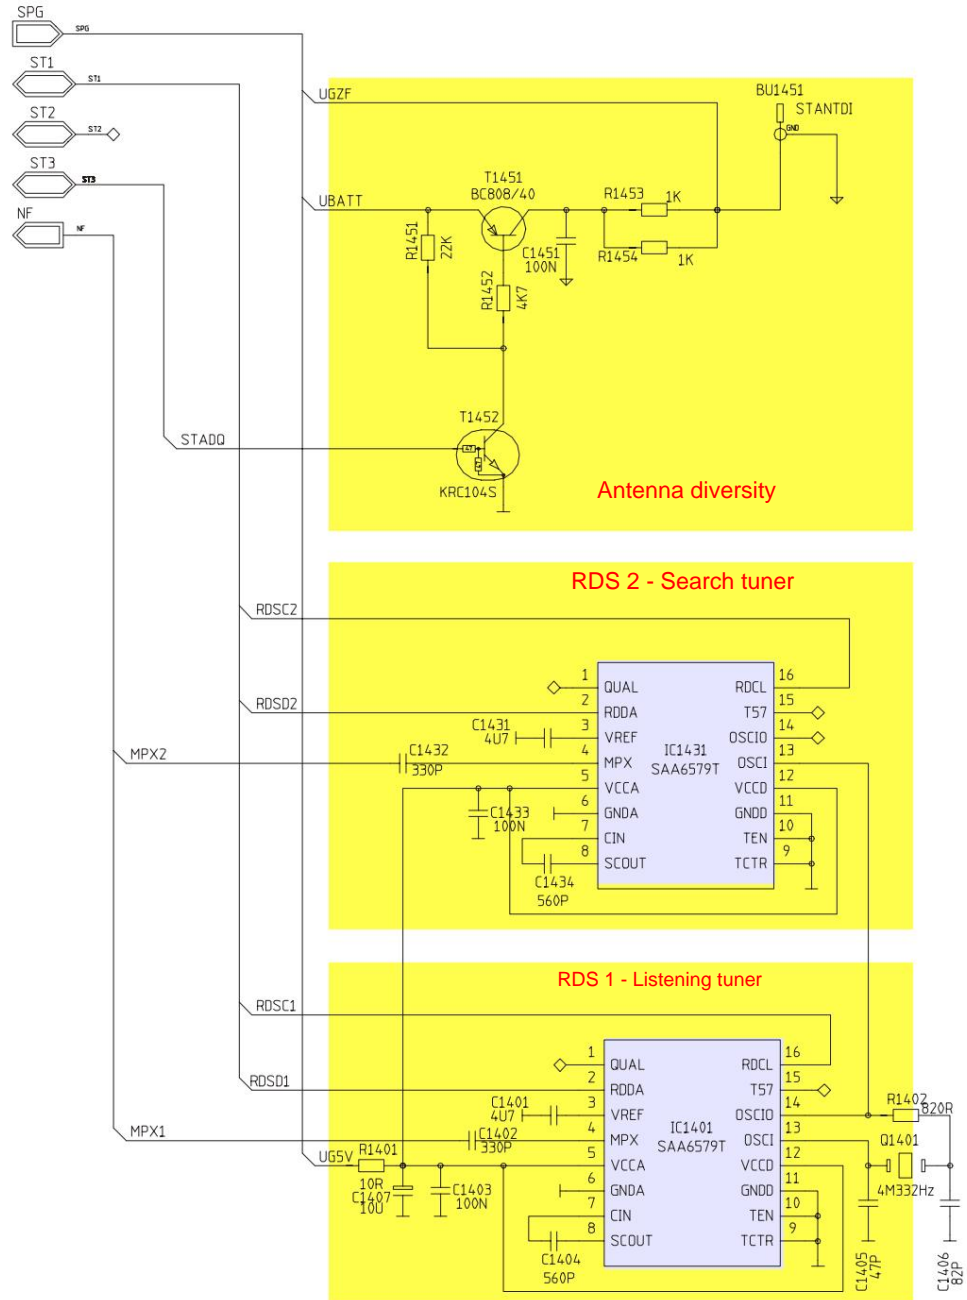

Front

lighting control, interface (board 4010) ... 19 Front processor, keyboard
(board 9090) 20 Display (board
9090) 21

Navigation Sensors (Board

4010) 22

Navigation Module 4030

GPS tuner (board 4030) 23 GPS CPU
(board 4030)..... 24

Navigation Module 4050

Navi-CPU (Board 4050) 25 Navi-CD ROM-
Dec./Speech output (Board
4050) 26

Wiring diagrams - Mercedes Benz Navigation

CSD - Version: 34/00

PIN	Chamber A	Chamber B	Chamber C
1	GAL	speaker Rear right+	CAN HIGH
2	K-line	speaker Rear right -	CAN-LOW
3	Phone-Mute	speaker Front right+	Reverse signal
4	KL30 battery	speaker Front right -	Wake up-Line
5	Control output 12V	speaker Front left+	Ubatt. (KL30) after securing
6	KL58 lighting	speaker Front left -	KL31 Dimensions
7	KL15 ignition	speaker Rear left+	
8th	KL31 Dimensions	speaker Rear left -	