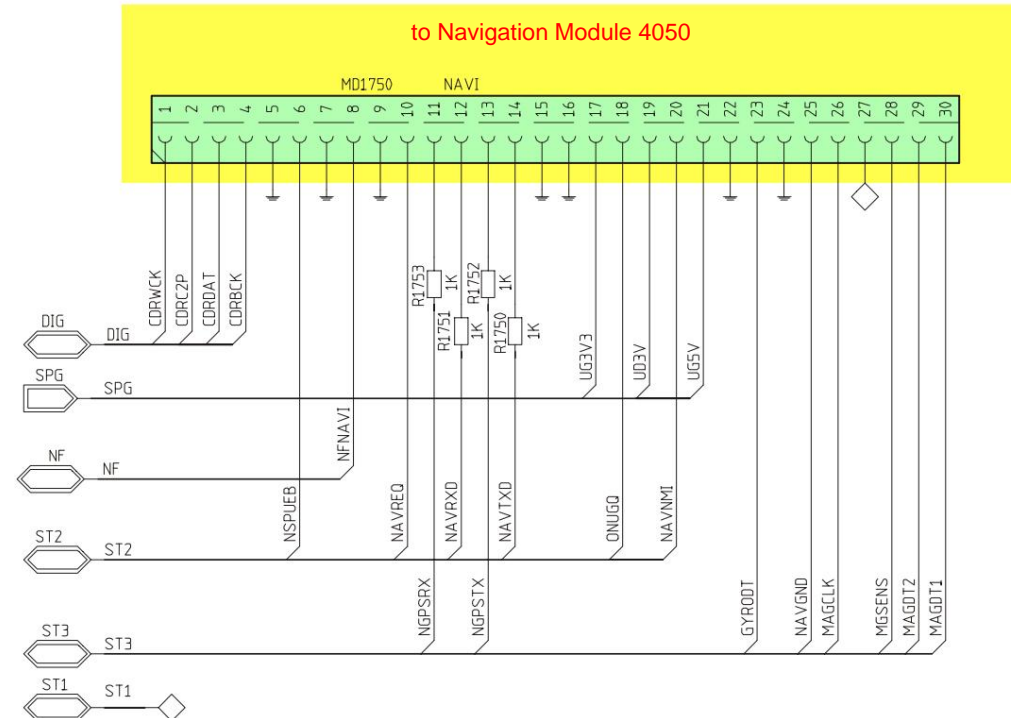

Pinbelegung NaviBoard Pin 1 Richtung Konnektor

-1: WriteClock CD ROM	16: Masse
2: C2Pointer CD ROM	17: UG3V3
3: Daten CD ROM	18: Einschalten Netzteil
4: Bitclock CD ROM	19: Dauer 3V
5: Masse	20: NMI Navi uP
6: Spg. Ueberwachung KI30S	21: UG5V
7: Masse	22: Masse
8: Navigations NF	23: Gyro Daten
9: Masse	24: Masse
10: Reset	25: Sensor Masse
11: RX vom GPS Receiver	26: Magnetsonden Takt
12: RX (ICB) vom Main uP	27: Masse
13: TX zum GPS Receiver	28: Magnetsonden Spg. Ueberwachung
14: TX (ICB) zum Main uP	29: Kompass 1
15: Masse	30: Kompass 2