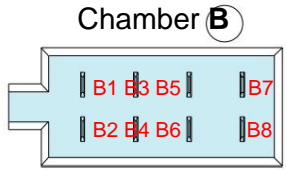

Navigation Module 4050

Navi-CPU (Board 4050) 25 Navi-CD ROM-
Dec./Speech output (Board
4050) 26

Wiring diagrams - Mercedes Benz Navigation

CSD - Version: 34/00

PIN	Chamber A	Chamber B	Chamber C
1	GAL	speaker Rear right+	CAN HIGH
2	K-line	speaker Rear right -	CAN-LOW
3	Phone-Mute	speaker Front right+	Reverse signal
4	KL30 battery	speaker Front right -	Wake up-Line
5	Control output 12V	speaker Front left+	Ubatt. (KL30) after securing
6	KL58 lighting	speaker Front left -	KL31 Dimensions
7	KL15 ignition	speaker Rear left+	
8th	KL31 Dimensions	speaker Rear left -	