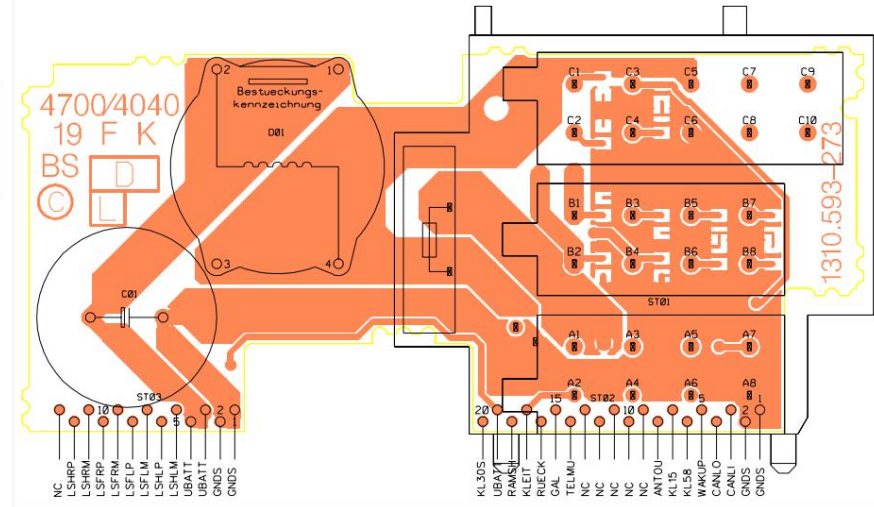

Wiring diagrams - Mercedes Benz Navigation

CSD - Version: 34/00

PIN	Chamber A	Chamber B	Chamber C
1	GAL	speaker Rear right+	CAN HIGH
2	K-line	speaker Rear right -	CAN-LOW
3	Phone-Mute	speaker Front right+	Reverse signal
4	KL30 battery	speaker Front right -	Wake up-Line
5	Control output 12V	speaker Front left+	Ubatt. (KL30) after securing
6	KL58 lighting	speaker Front left -	KL31 Dimensions
7	KL15 ignition	speaker Rear left+	
8th	KL31 Dimensions	speaker Rear left -